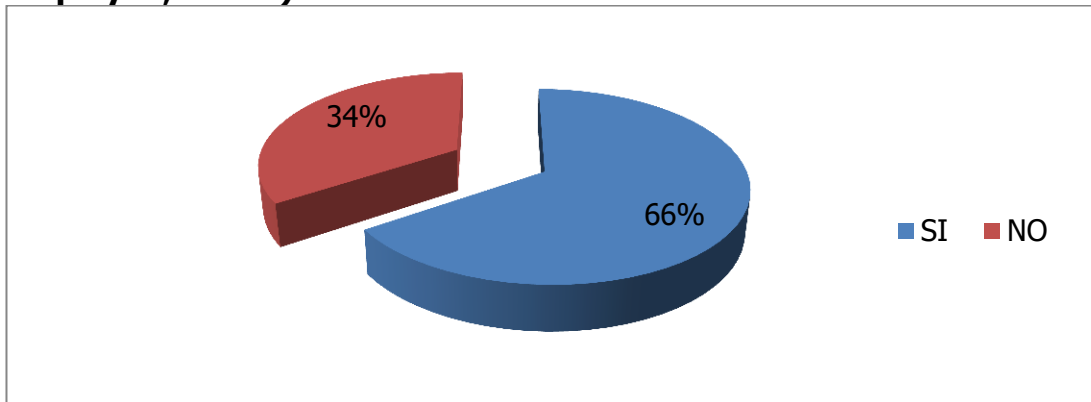

Number of participants in the Master STS employed at the end of the training in one of the sponsor industries (sub - sample students employed; val.%)

Database: 75 responses

75% of students who responded to the questionnaire is "very" or "fairly" satisfied with the training received; they believe that the acquired skills are useful, not only for their future employment but also to improve their problem-solving skills.