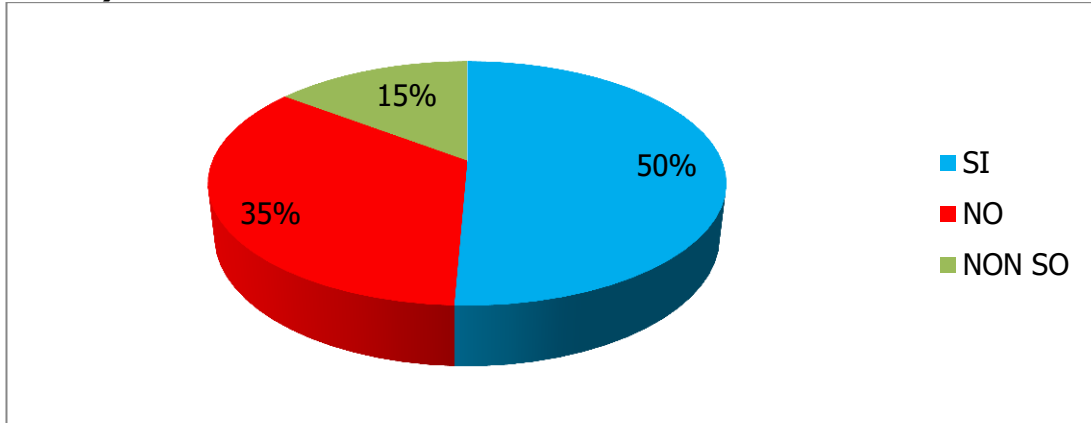

CAREER OPPORTUNITIES

The placement survey on the Master Course STS students was carried out in June 2015. The web questionnaire was sent to all 114 students who have participated in and obtained the title of Master STS in the latest 10 years. The short semi-structured questionnaire contained open and multiple choice questions. A total of 89 out of 114 questionnaires were received (equivalent to 78% of participating students).

Number of participants in Master STS in the last 10 years (from 2005 to 2014 - val.%)

Database: 114 participants

At the end of the Master Course STS more than 80% of the students found an employment in the space sector or similar sectors. Companies (not only sponsor industries) often offer job opportunities even before the conclusion of the training period. The best result obtained by the Master STS is undoubtedly the great number of former students who have participated in the design and launch phases of the new ESA launcher Vega.

Number of participants Master STS employed at the end of the training (val.%)

Database: 75 responses

Number of participants in Master STS employed at the end of the training in the space sector (sub - sample students employed; val.%)