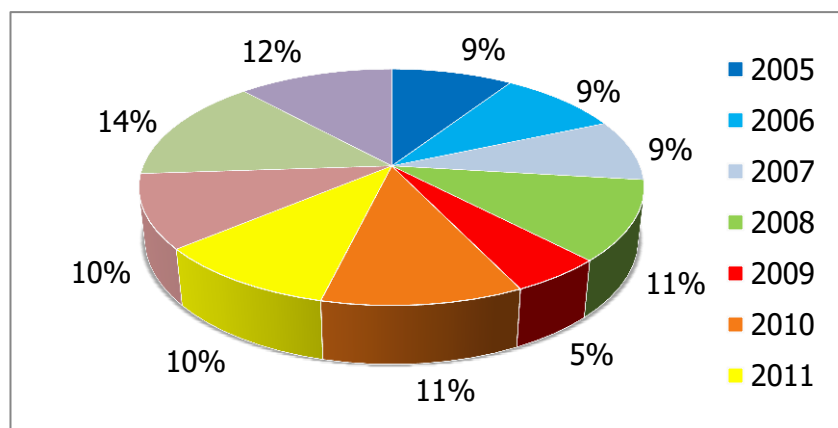

CAREER OPPORTUNITIES

The placement survey on the Master Course STS students was carried out in June 2015. The web questionnaire was sent to all 114 students who have participated in and obtained the title of Master STS in the latest 10 years. The short semi-structured questionnaire contained open and multiple choice questions. A total of 89 out of 114 questionnaires were received (equivalent to 78% of participating students).

Number of participants in Master STS in the last 10 years (from 2005 to 2014 - val.%)

Database: 114 participants

At the end of the Master Course STS more than 80% of the students found an employment in the space sector or similar sectors. Companies (not only sponsor industries) often offer job opportunities even before the conclusion of the training period. The best result obtained by the Master STS is undoubtedly the great number of former students who have participated in the design and launch phases of the new ESA launcher Vega.

Number of participants Master STS employed at the end of the training (val.%)

Database: 75 responses

Number of participants in Master STS employed at the end of the training in the space sector (sub - sample students employed; val.%)