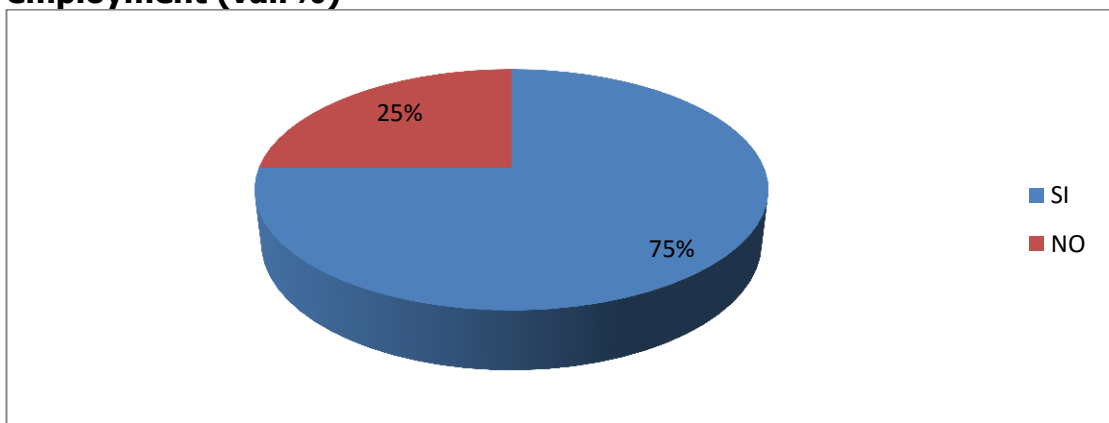

Students who believe that the acquired knowledge during the classroom training and during internships is useful in their current employment (val.%)

Database: 89 responses