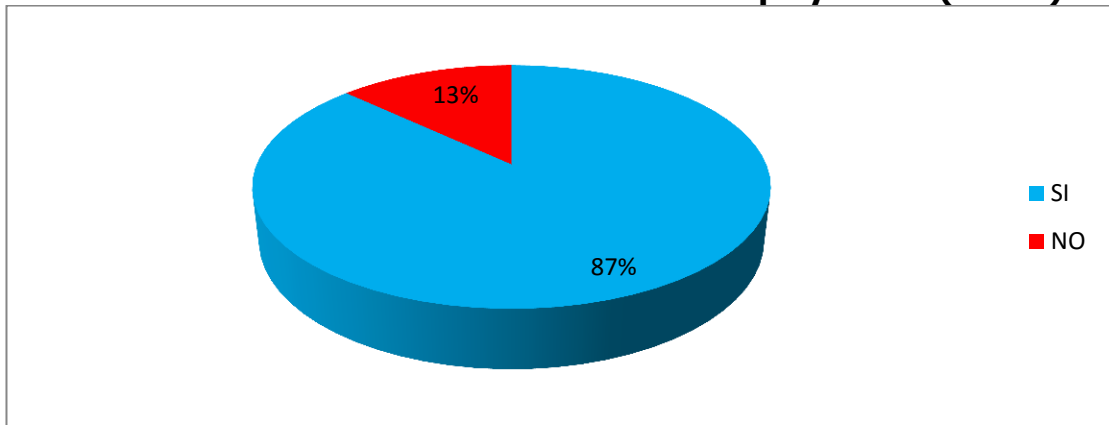

Percentage of the students who believe that the attendance at the Master Course STS is useful for their future employment (val.%)

Database: 89 responses